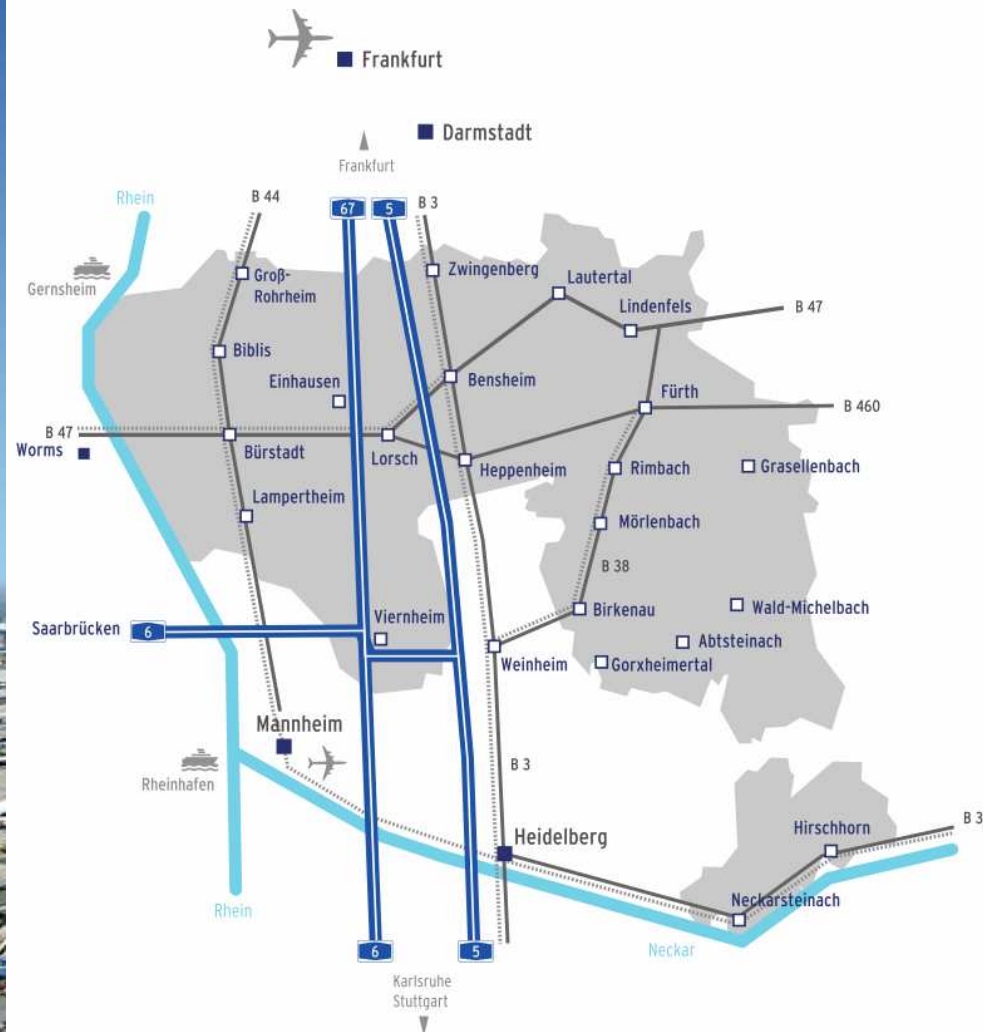

WIRTSCHAFTSREGION
BERGSTRASSE

Welcome to Bergstrasse Economic Region

METROPOLEPOSITION
GREATER FRANKFURT- HEIDELBERG AREA

**Frankfurt Airport
in 30 minutes**
Europe`s Nr. 1 in cargo

**European
long distance highways**
A 5 Hamburg - Zurich
A 6 Paris - Prague
A 67 Strassburg - Frankfurt

Railway
ICE in Mannheim,
Heidelberg and Frankfurt
IC in Bensheim

Rhine ports
Mannheim - Europe`s
Inland port Nr. 2
Gernsheim - container terminal

Local Companies

SUZUKI

The Dental Company

Ciba

JUNGHEINRICH

Unilever

KUEHNE+NAGEL

FIEGE

RHEIN
NECKAR
ZENTRUM

SCHUSSLER
KÜHLHAUS - SPEDITION

EXPERT
Transformatorenbau GmbH

RWE

SCHÜCO

MANN+
HUMMEL

EUROPÄISCHE UNION:
Investition in Ihre Zukunft
Europäischer Fonds für regionale Entwicklung

Wald-Michelbach Facts & Figures

- ★ **Coronet Business Area**
approx. 25,000 sqm available
- ★ **Frankfurt International Airport**
in 50 minutes
- ★ **Mannheim City Airport**
in 30 minutes
- ★ **Rhine port Mannheim**
in 30 minutes
- ★ **City of Heidelberg**
in 30 minutes
- ★ **Next interstate access**
A5 in 20 km